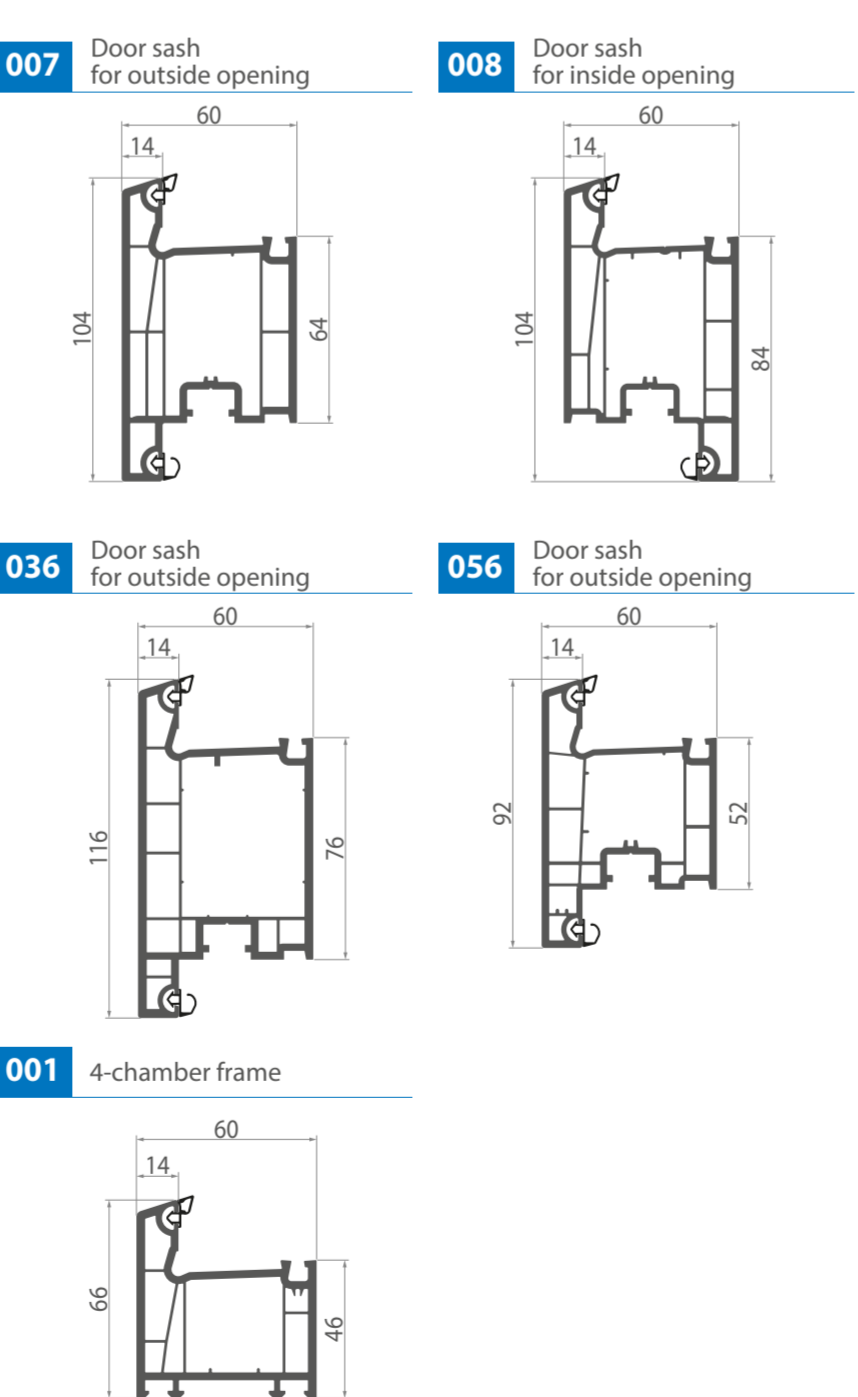

WDS 6S

Heat insulation★★★★★
 Sound insulation★★★★★
 Mounting depth 70 mm
 Drainage inclination 2°
 Glazing unit 24, 32, 40 mm
 Overlap width 17 mm

WDS 5S

Heat insulation★★★★★
 Sound insulation★★★★★
 Mounting depth 60 mm
 Drainage inclination 2°
 Glazing unit 24, 32 mm
 Overlap width 14 mm

WDS DOORS 70 mm

Mounting depth 70 mm
 Drainage inclination 2°
 Glazing unit 24, 32, 40 mm
 Overlap width 17 mm

WDS DOORS 60 mm

Mounting depth 60 mm
 Outer wall thickness class A/class B
 Drainage inclination 2°
 Glazing unit 24, 32 mm
 Overlap width 14 mm