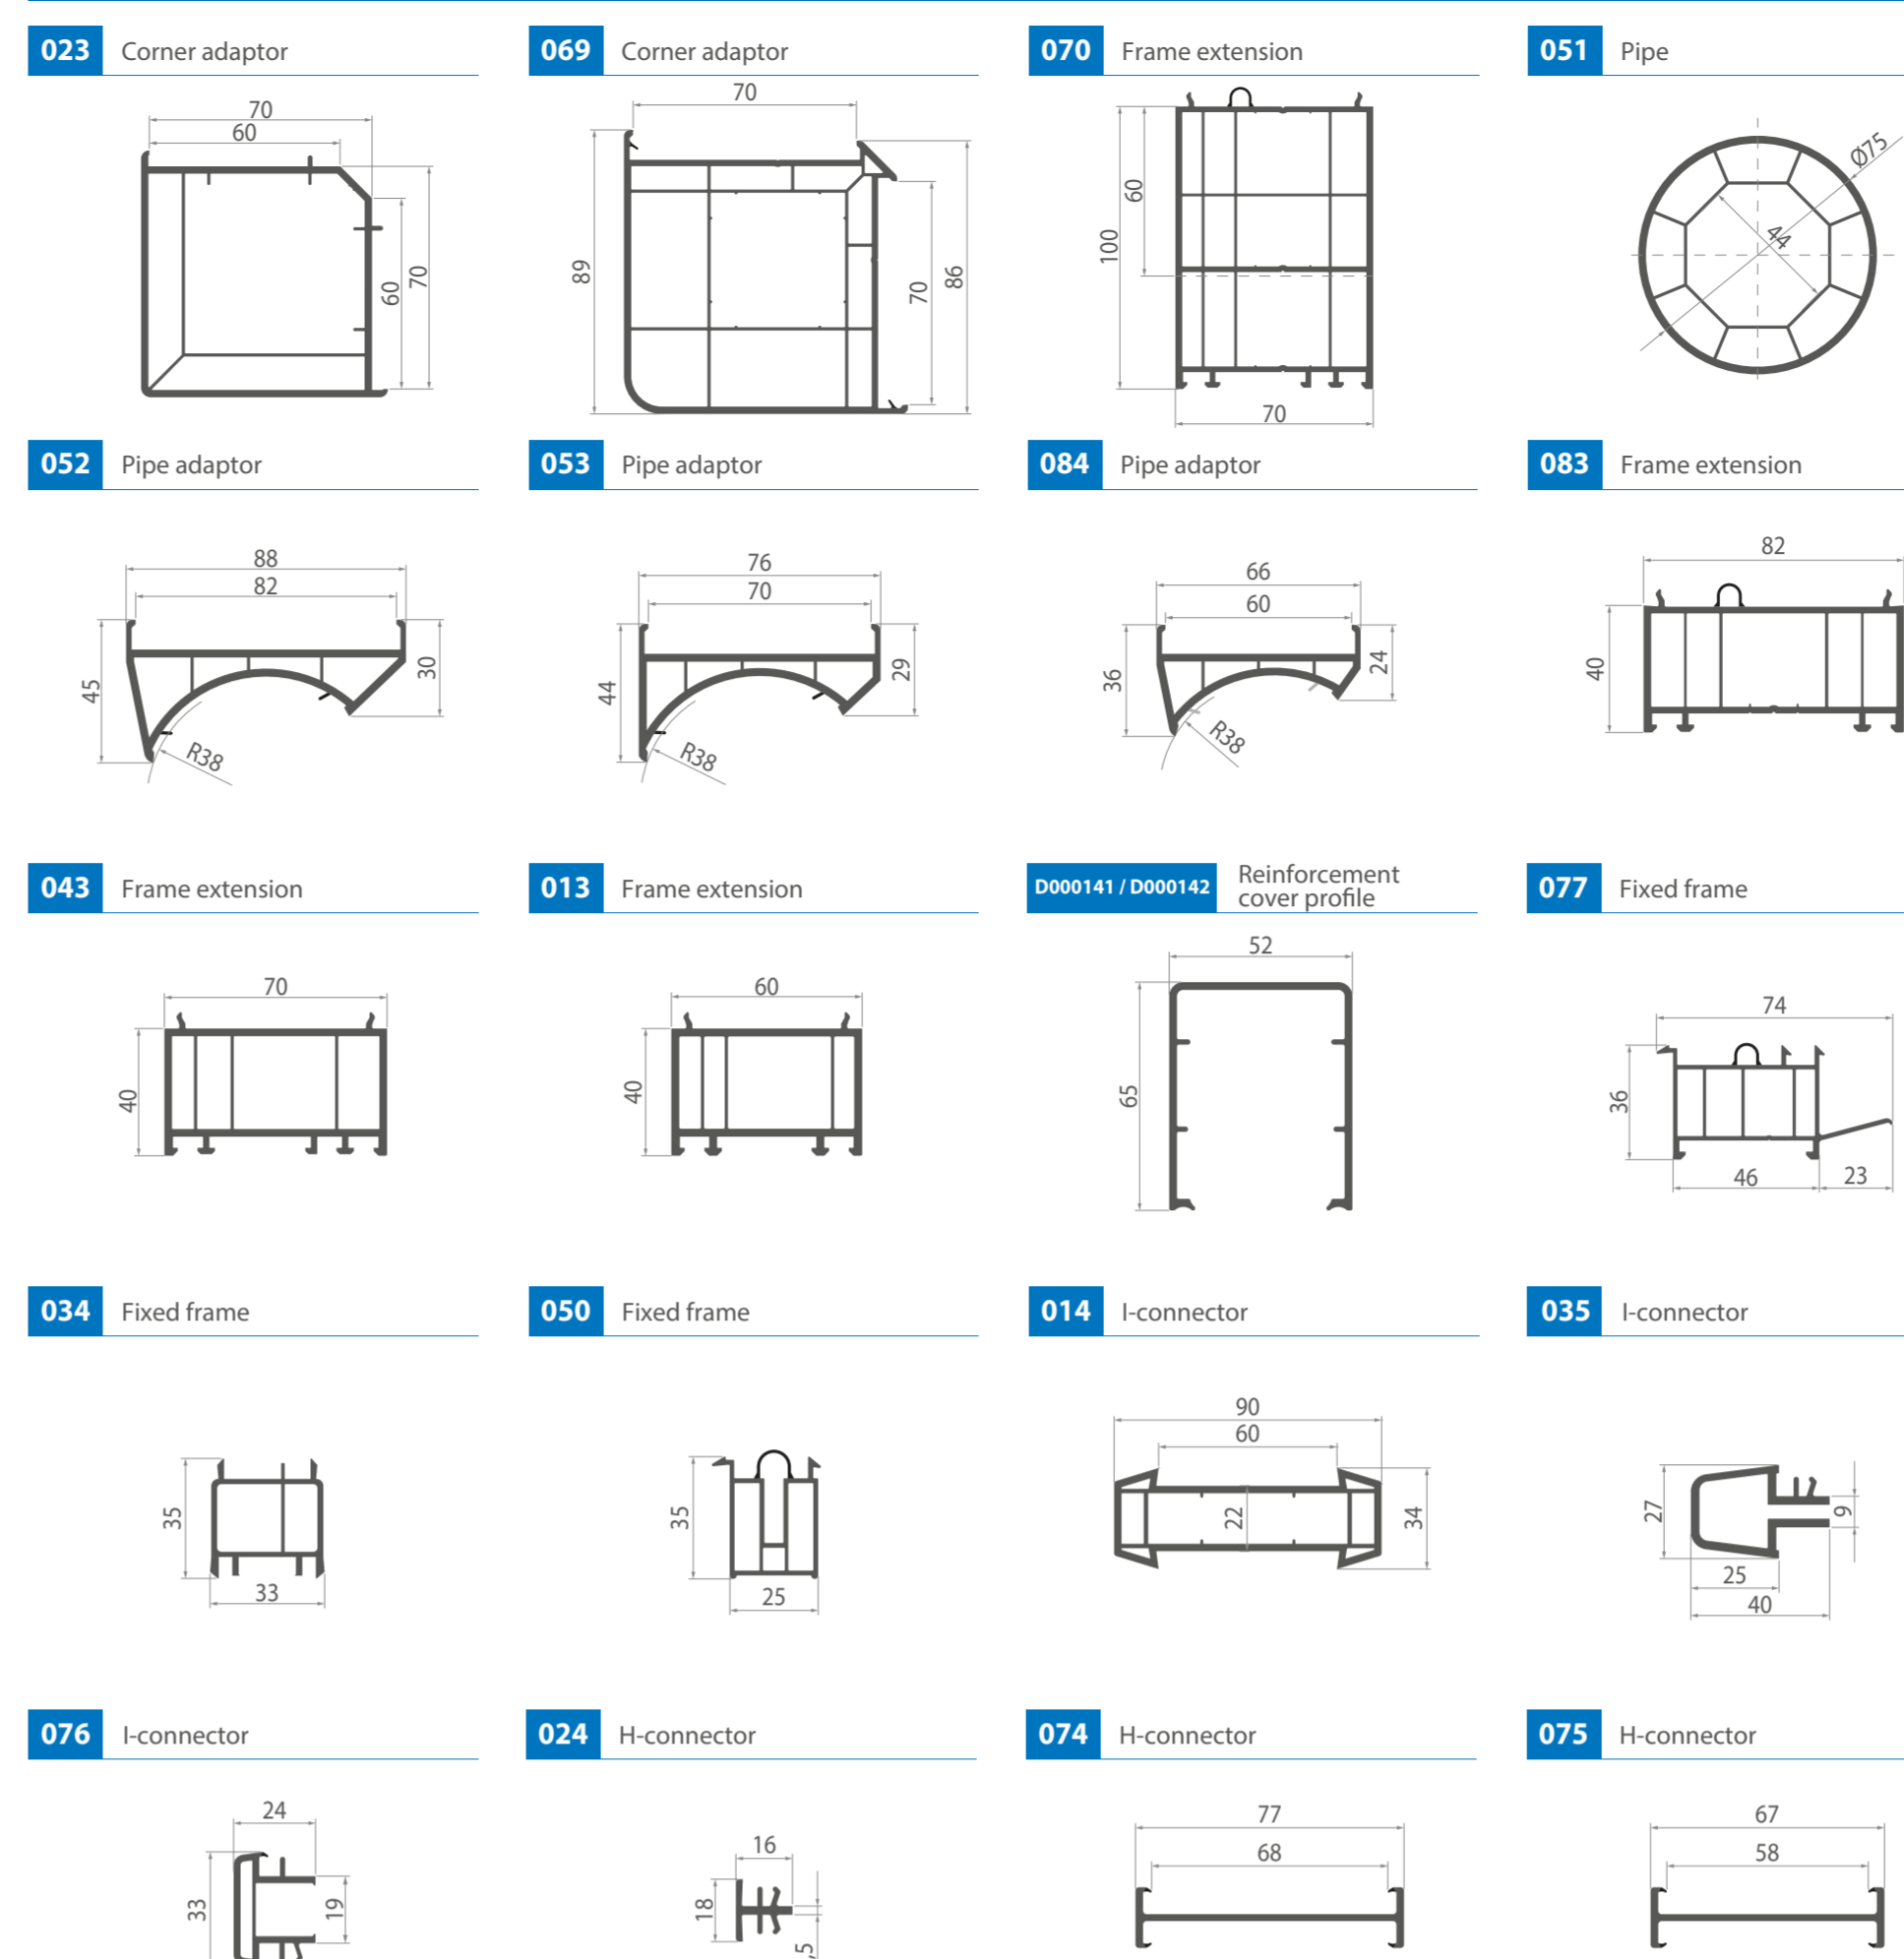

ADDITIONAL PROFILES