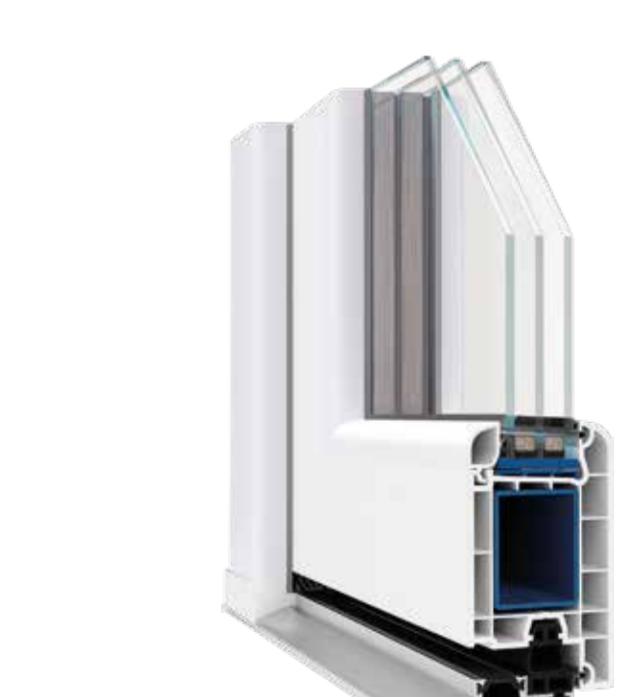

MAIN PROFILES

WDS 8S

ift Rosenheim System Passport
 Heat insulation★★★★★
 Sound insulation★★★★★
 Mounting depth 82 mm
 Air permeability class 4
 Waterproofness E750
 Wind impact resistance class C3 / B3
 Three gasket contours
 Glazing unit 32, 44 mm

WDS 7S

ift Rosenheim System Passport
 Heat insulation★★★★★
 Sound insulation★★★★★
 Mounting depth 70 mm
 Air permeability class 4
 Waterproofness class 8A
 Wind impact resistance class C3 / B3
 Outer wall thickness class A/class B
 Glazing unit 24, 32, 40 mm

WDS 6S

Heat insulation★★★★★
 Sound insulation★★★★★
 Mounting depth 70 mm
 Drainage inclination 2°
 Glazing unit 24, 32, 40 mm
 Overlap width 17 mm

WDS 5S

Heat insulation★★★★★
 Sound insulation★★★★★
 Mounting depth 60 mm
 Drainage inclination 2°
 Glazing unit 24, 32 mm
 Overlap width 14 mm

WDS DOORS 70 mm

Mounting depth 70 mm
 Drainage inclination 2°
 Glazing unit 24, 32, 40 mm
 Overlap width 17 mm

WDS DOORS 60 mm

Mounting depth 60 mm
 Outer wall thickness class A/class B
 Drainage inclination 2°
 Glazing unit 24, 32 mm
 Overlap width 14 mm