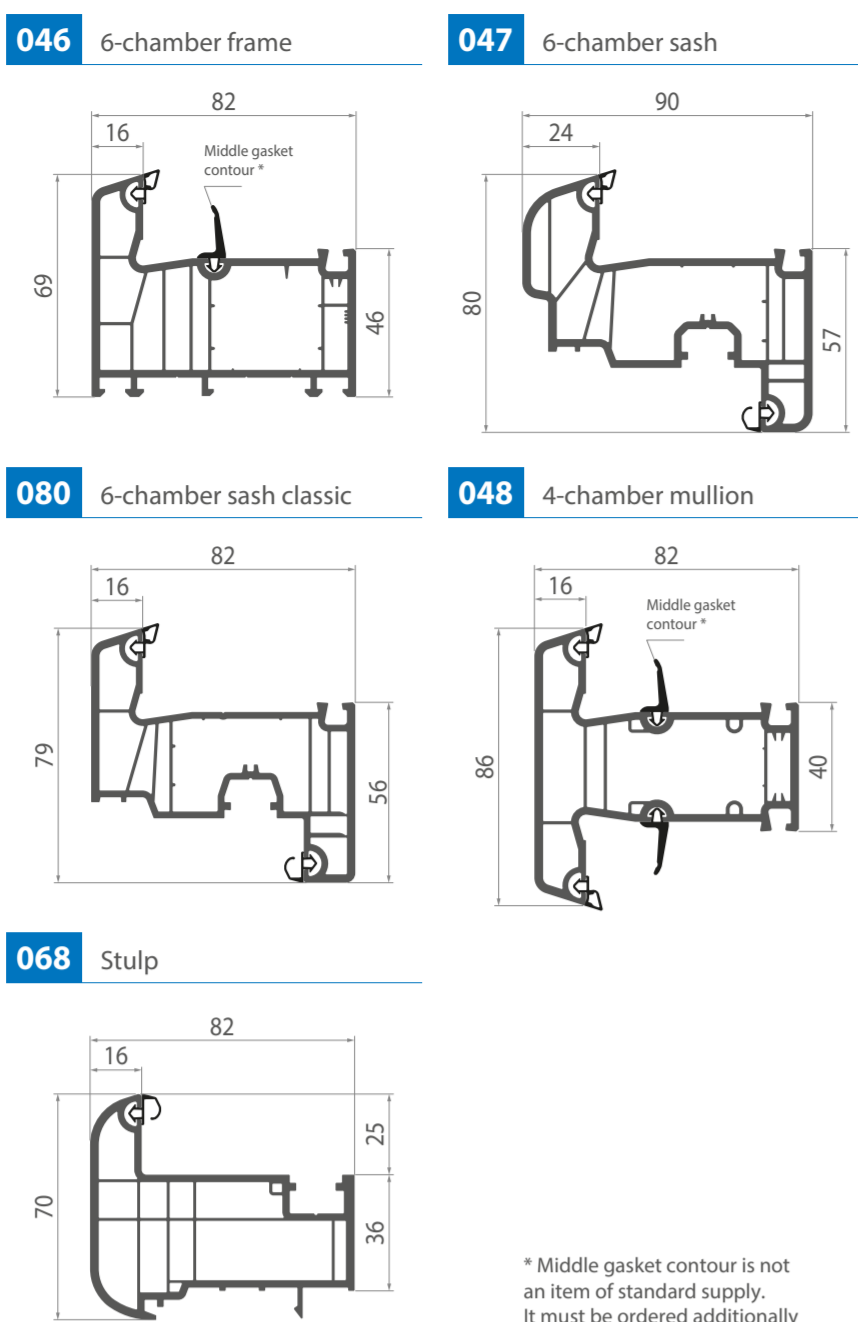

MAIN PROFILES

WDS 8S

ift Rosenheim System Passport
Heat insulation .....★★★★★
Sound insulation .....★★★★★
Mounting depth ..... 82 mm
Air permeability ..... class 4
Waterproofness E750
Wind impact resistance ..... class C3 / B3
Three gasket contours
Glazing unit ..... 32, 44 mm