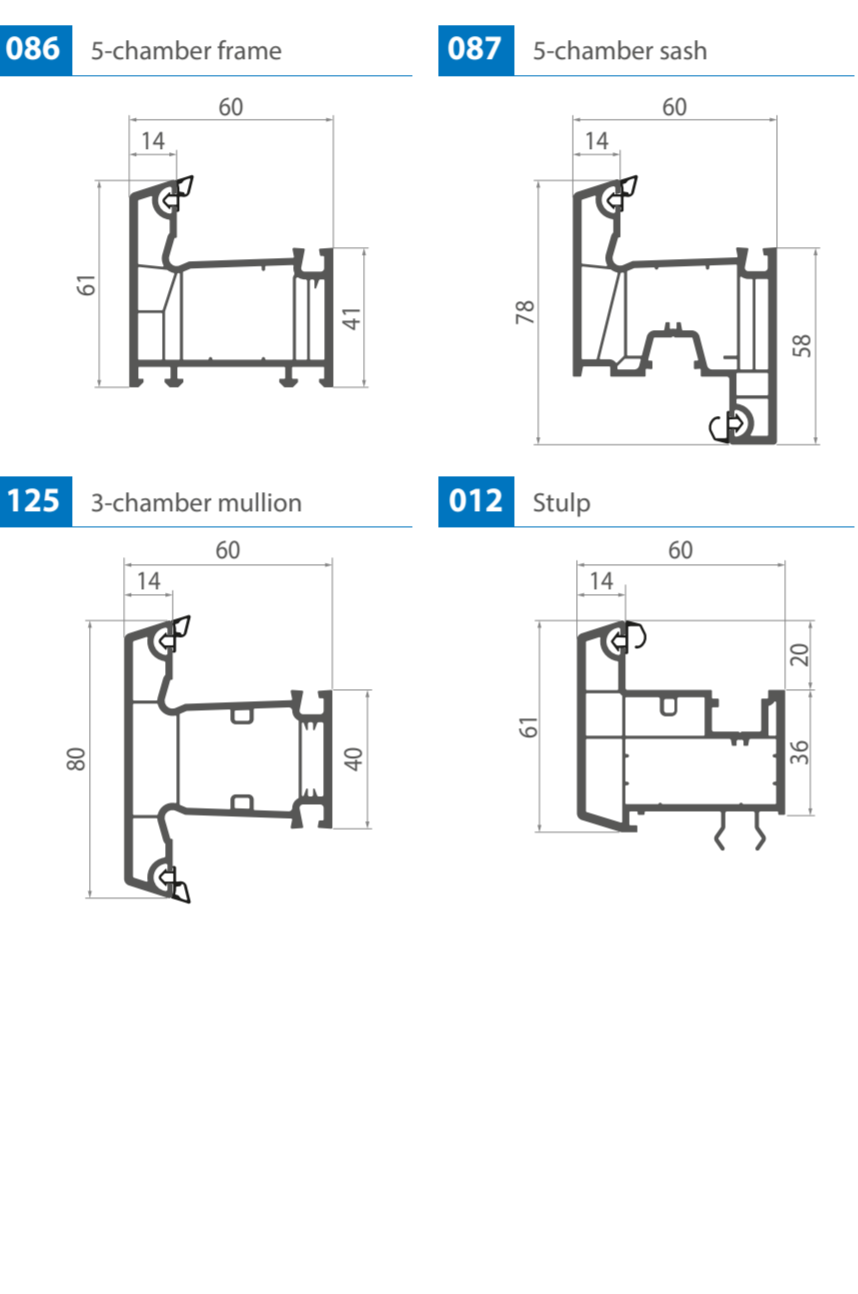

WDS 6S

Heat insulation★★★★★
 Sound insulation★★★★★
 Mounting depth 70 mm
 Drainage inclination 2°
 Glazing unit 24, 32, 40 mm
 Overlap width 17 mm

WDS 5S

Heat insulation★★★★★
 Sound insulation★★★★★
 Mounting depth 60 mm
 Drainage inclination 2°
 Glazing unit 24, 32 mm
 Overlap width 14 mm

WDS DOORS 70 mm

Mounting depth 70 mm
 Drainage inclination 2°
 Glazing unit 24, 32, 40 mm
 Overlap width 17 mm

WDS DOORS 60 mm

Mounting depth 60 mm
 Outer wall thickness class A/class B
 Drainage inclination 2°
 Glazing unit 24, 32 mm
 Overlap width 14 mm