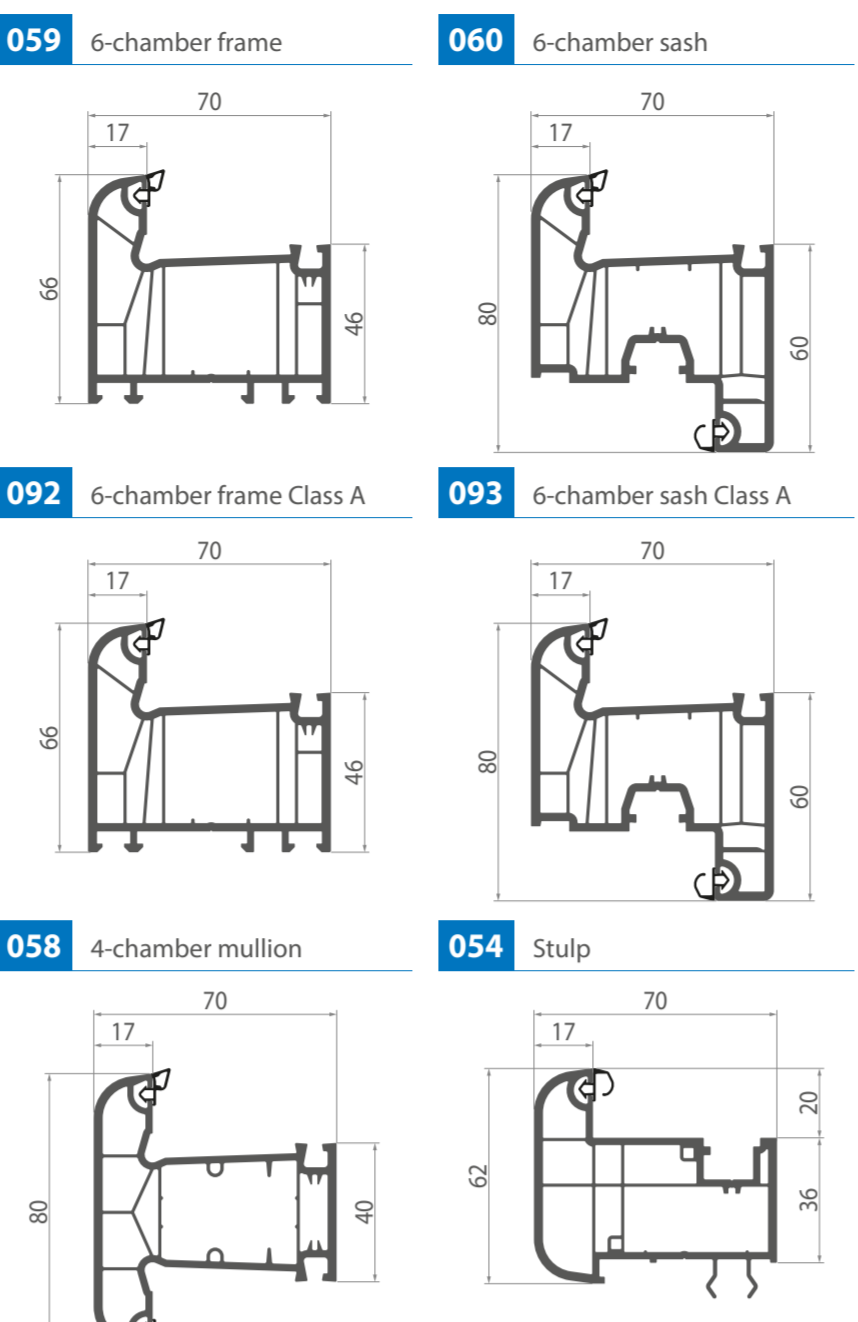

WDS 7S

ift Rosenheim System Passport
Heat insulation .....★★★★★
Sound insulation .....★★★★★
Mounting depth ..... 70 mm
Air permeability ..... class 4
Waterproofness ..... class 8A
Wind impact resistance ..... class C3 / B3
Outer wall thickness ..... class A/class B
Glazing unit ..... 24, 32, 40 mm