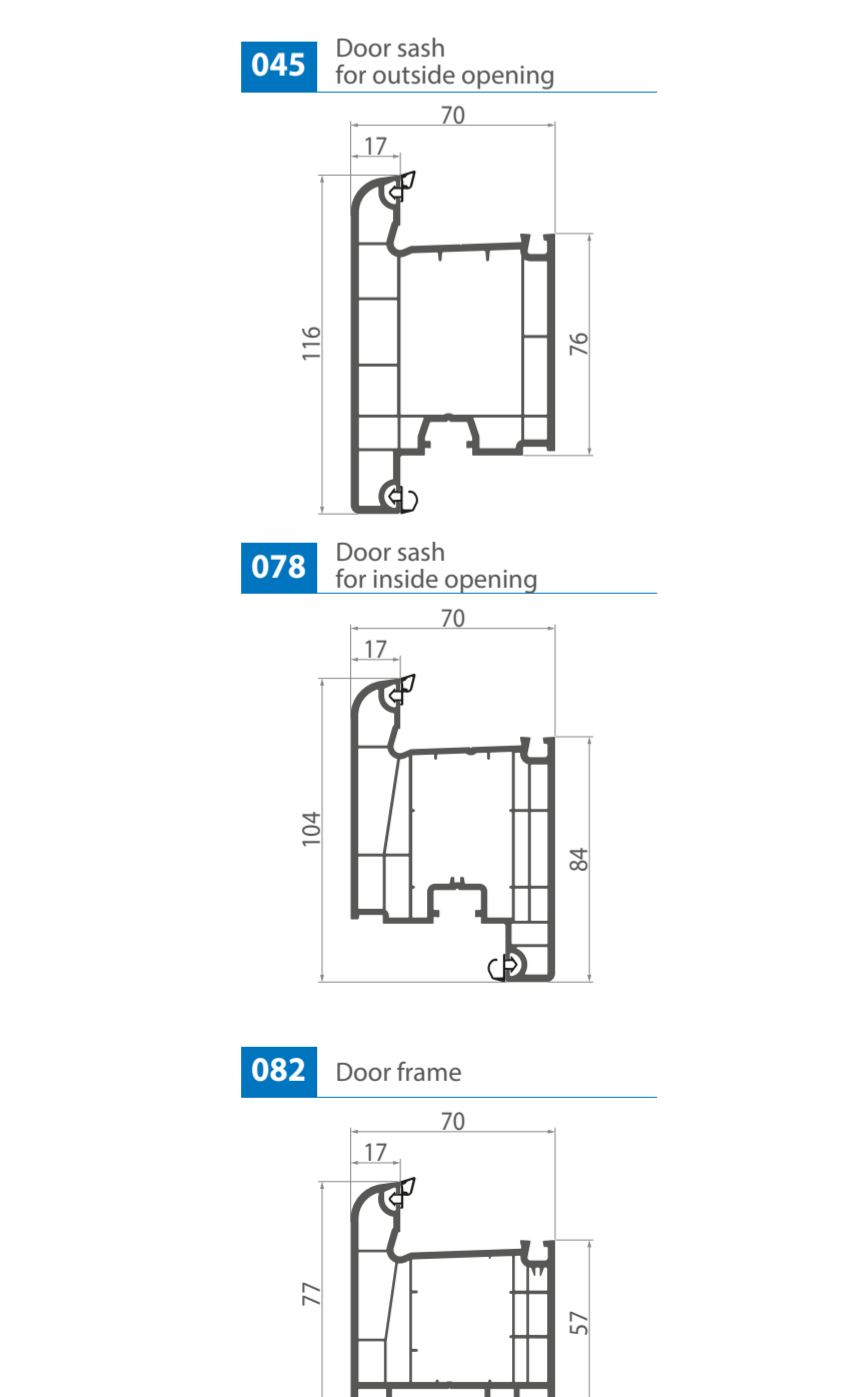

WDS 6S

Heat insulation★★★★★
 Sound insulation★★★★★
 Mounting depth 70 mm
 Drainage inclination 2°
 Glazing unit 24, 32, 40 mm
 Overlap width 17 mm

WDS 5S

Heat insulation★★★★★
 Sound insulation★★★★★
 Mounting depth 60 mm
 Drainage inclination 2°
 Glazing unit 24, 32 mm
 Overlap width 14 mm

WDS DOORS 70 mm

Mounting depth 70 mm
 Drainage inclination 2°
 Glazing unit 24, 32, 40 mm
 Overlap width 17 mm

WDS DOORS 60 mm

Mounting depth 60 mm
 Outer wall thickness class A/class B
 Drainage inclination 2°
 Glazing unit 24, 32 mm
 Overlap width 14 mm