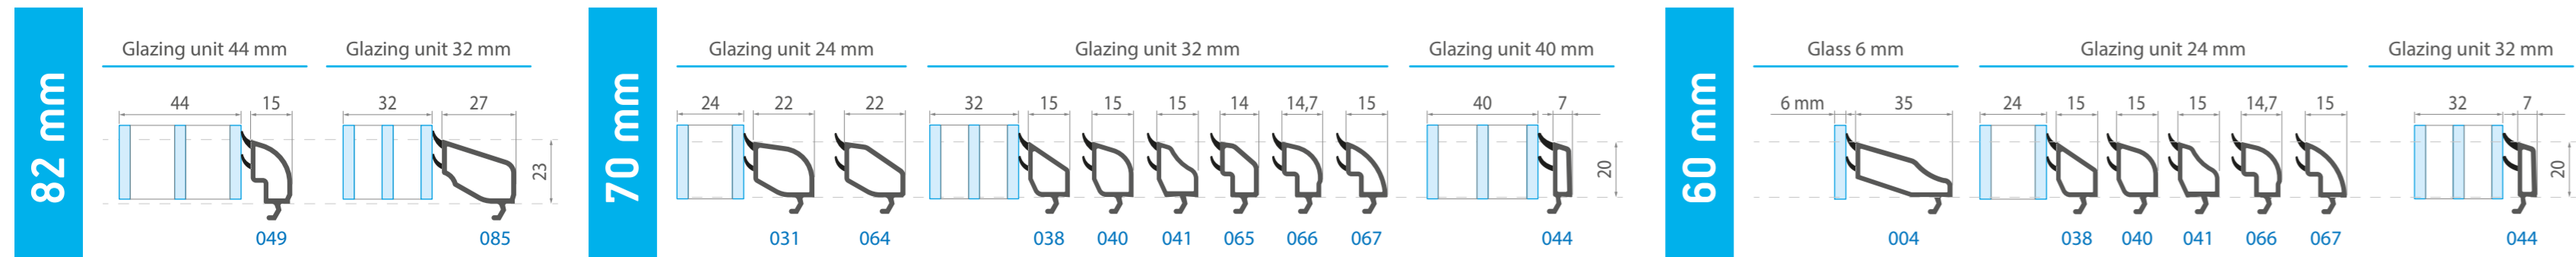

GLAZING BEADS