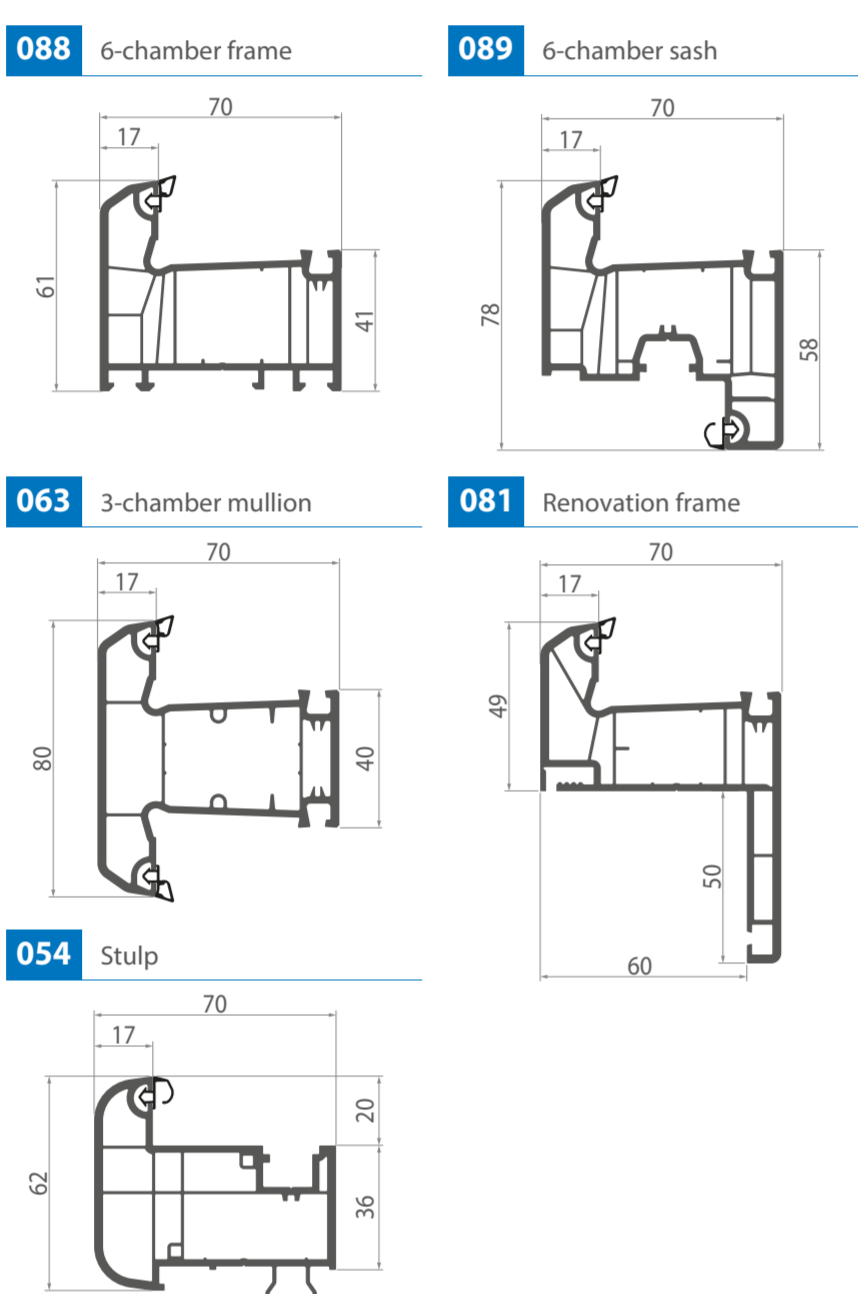

WDS 6S

Heat insulation .....★★★★★
Sound insulation .....★★★★★
Mounting depth ..... 70 mm
Drainage inclination ..... 2°
Glazing unit ..... 24, 32, 40 mm
Overlap width ..... 17 mm