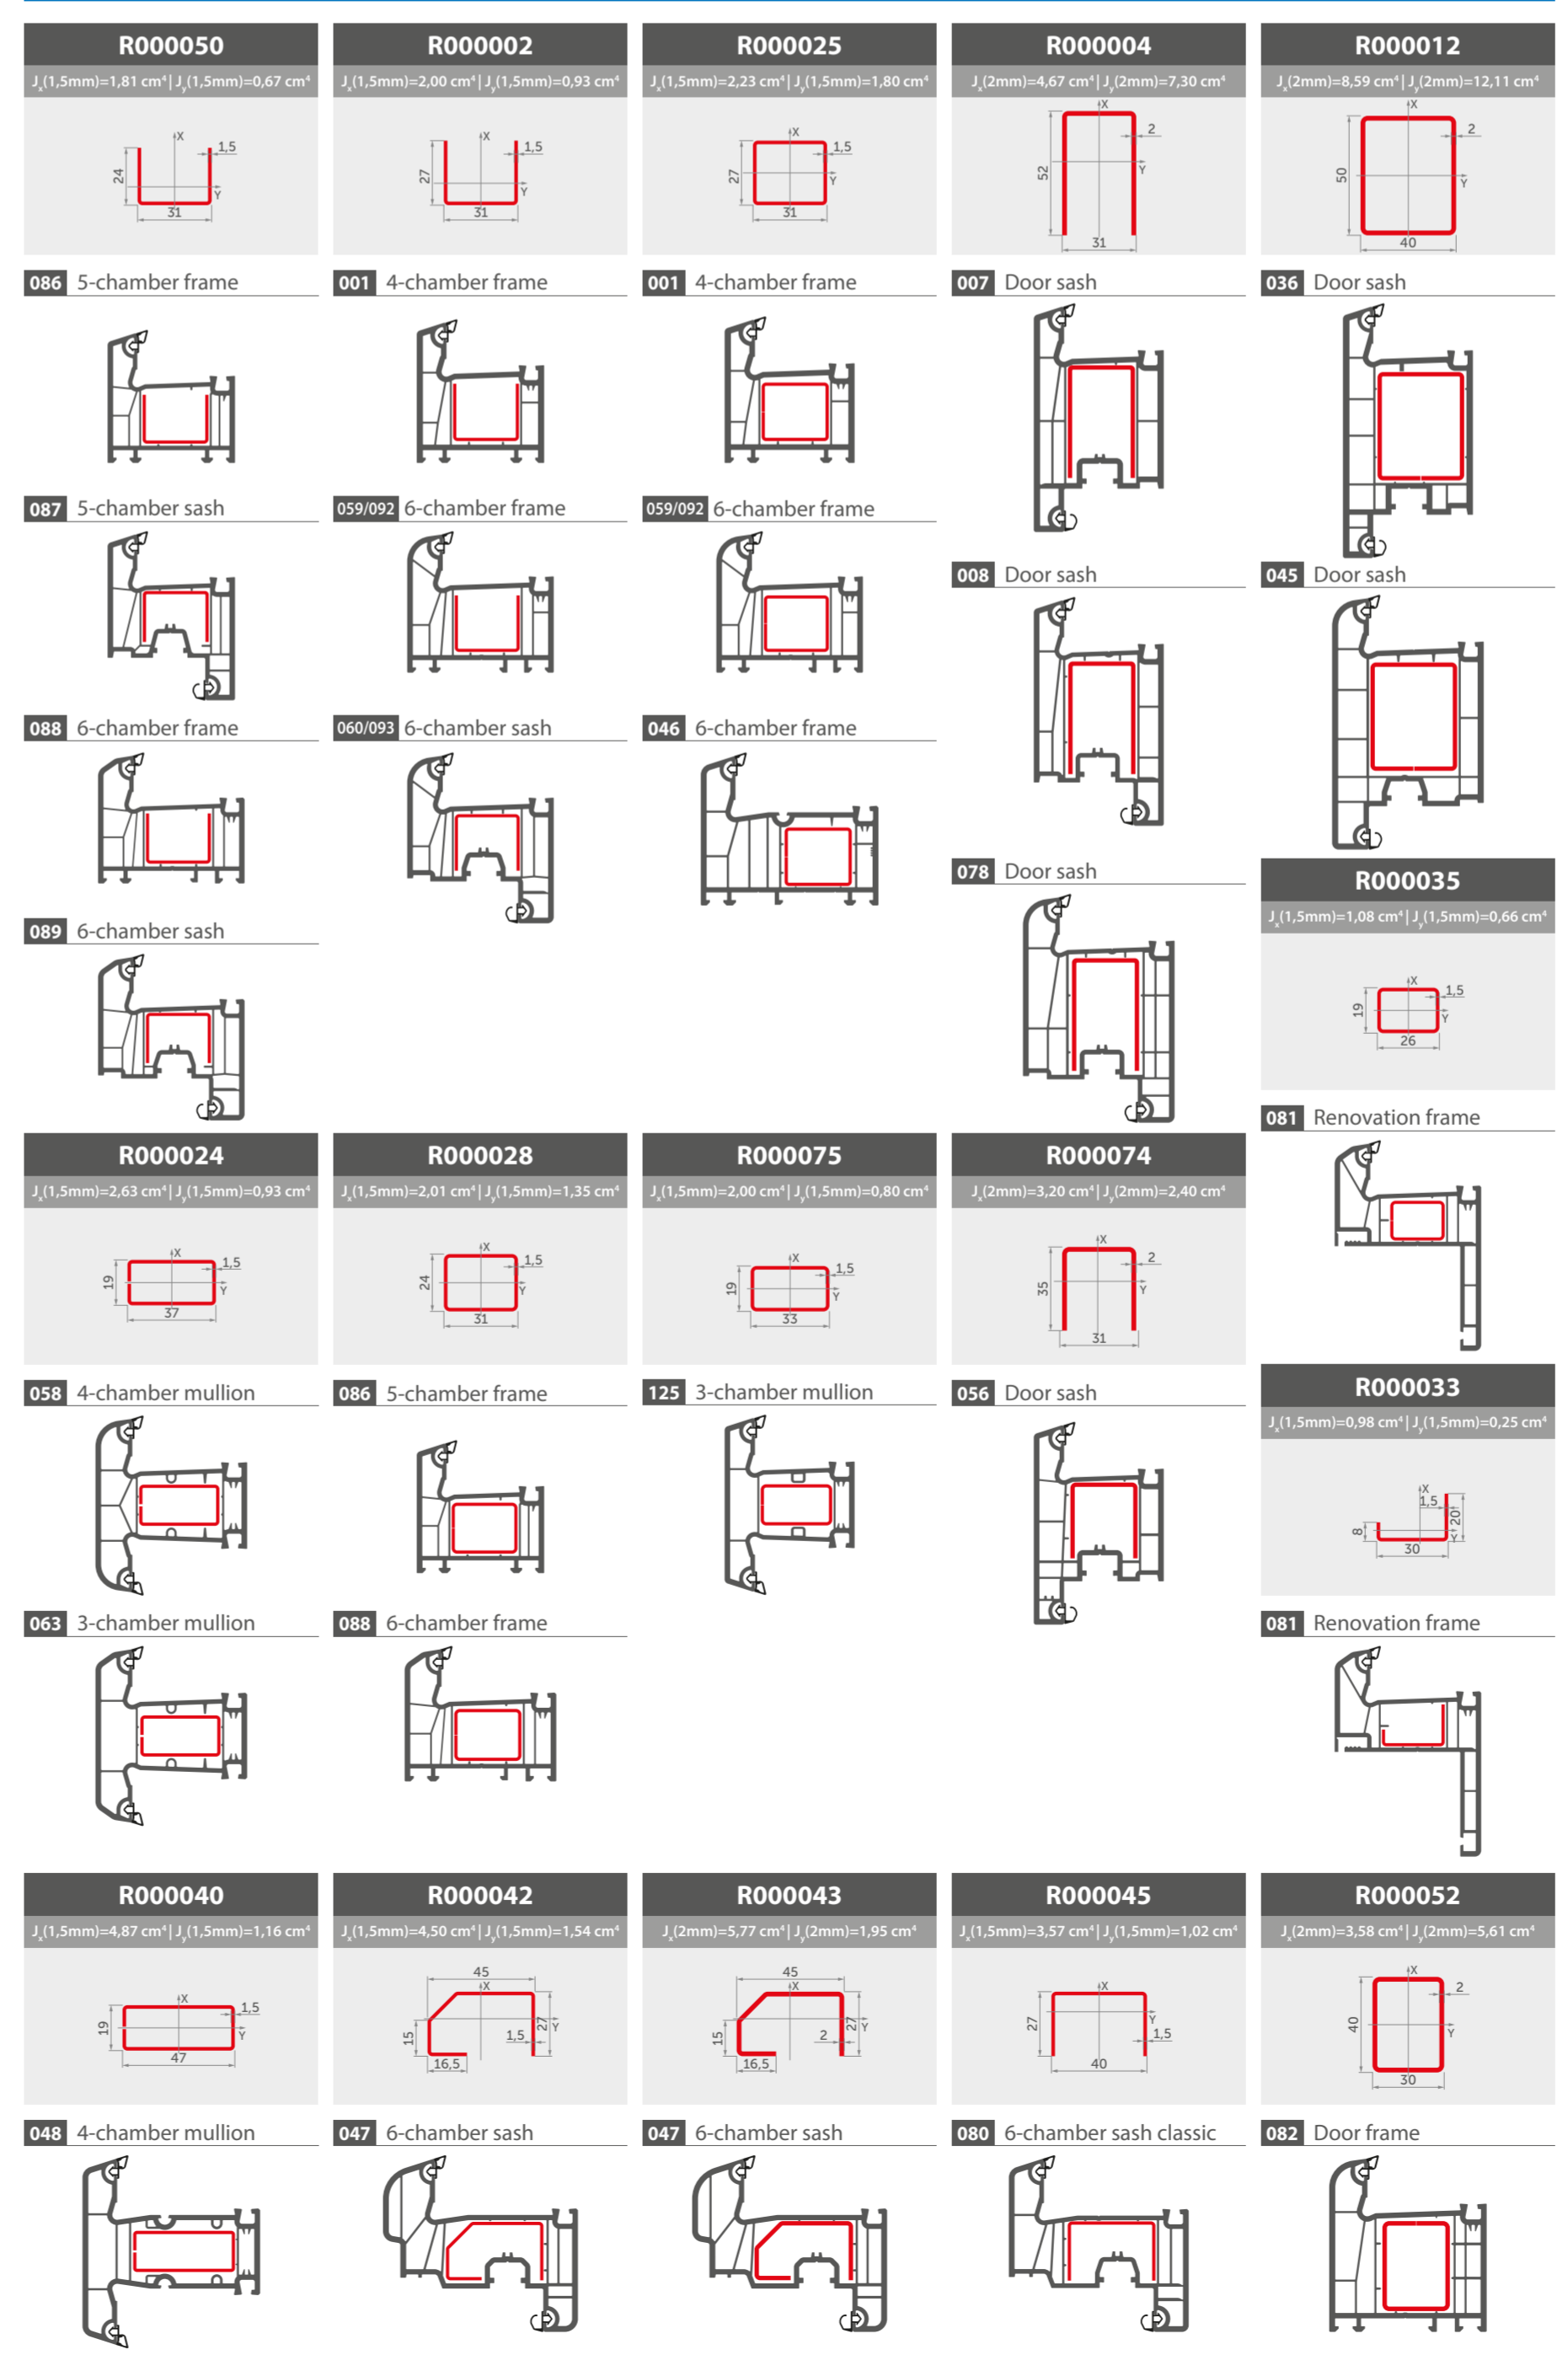

WDS DOORS 70 mm

Mounting depth 70 mm
 Drainage inclination 2°
 Glazing unit 24, 32, 40 mm
 Overlap width 17 mm

WDS DOORS 60 mm

Mounting depth 60 mm
 Outer wall thickness class A/class B
 Drainage inclination 2°
 Glazing unit 24, 32 mm
 Overlap width 14 mm

GLAZING BEADS

ADDITIONAL PROFILES

Film color	Gasket color	Profile color	Profile color	Profile color	Profile color
Sheffield Oak concrete	Grey	● Grey	● Grey	—	—
Turner Oak malt	Beige	● Beige	● Beige	—	—
Sheffield Oak alpine	Grey	○ White	○ White	—	—
Sheffield Oak	Grey	○ White	○ White	○ White	○ White
AnTEAK	Black	● Grey	● Grey	● Grey	○ White
Natural Oak	Beige	● Beige	● Beige	● Beige	● Beige
Golden Oak	Beige	● Beige	● Beige	● Beige	● Beige
Walnut	Beige	● Beige	● Beige	● Beige	● Beige
Montana Oak	Black	● Beige	● Beige	● Beige	● Beige
Dark Cherry	Black	● Beige	● Beige	● Beige	● Beige
Silver Metallic	Grey	● Grey	● Grey	● Grey	○ White
Grey Matte	Grey	● Grey	● Grey	● Grey	○ White
Basalt	Black	● Grey	● Grey	● Grey	○ White
Quartz	Black	● Grey	● Grey	● Grey	○ White
Umbr Matte	Black	● Grey	● Grey	● Grey	○ White
Anthracite	Black	● Grey	● Grey	● Grey	○ White
Anthracite Grey Matte	Black	● Grey	● Grey	● Grey	○ White
Anthracite Grey Sand	Black	● Grey	● Grey	● Grey	○ White
Black Brown Matte	Black	● Grey	● Grey	● Grey	○ White

REINFORCEMENT - MAIN PROFILES

REINFORCEMENT - ADDITIONAL PROFILES