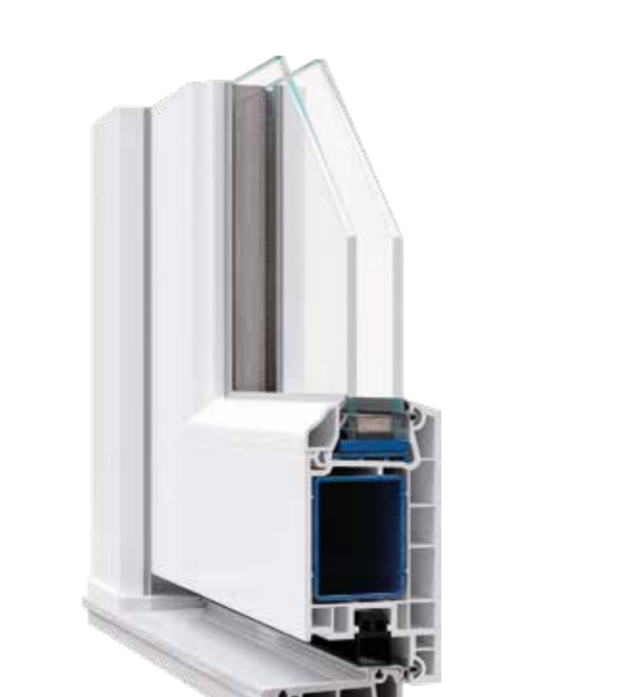

MAIN PROFILES

WDS 8S

ift Rosenheim System Passport
 Heat insulation★★★★★
 Sound insulation★★★★★
 Mounting depth 82 mm
 Air permeability class 4
 Waterproofness E750
 Wind impact resistance class C3 / B3
 Three gasket contours
 Glazing unit 32, 44 mm

WDS 7S

ift Rosenheim System Passport
 Heat insulation★★★★★
 Sound insulation★★★★★
 Mounting depth 70 mm
 Air permeability class 4
 Waterproofness class 8A
 Wind impact resistance class C3 / B3
 Outer wall thickness class A/class B
 Glazing unit 24, 32, 40 mm

WDS 6S

Heat insulation★★★★★
 Sound insulation★★★★★
 Mounting depth 70 mm
 Drainage inclination 2°
 Glazing unit 24, 32, 40 mm
 Overlap width 17 mm

WDS 5S

Heat insulation★★★★★
 Sound insulation★★★★★
 Mounting depth 60 mm
 Drainage inclination 2°
 Glazing unit 24, 32 mm
 Overlap width 14 mm

WDS DOORS 70 mm

Mounting depth 70 mm
 Drainage inclination 2°
 Glazing unit 24, 32, 40 mm
 Overlap width 17 mm

WDS DOORS 60 mm

Mounting depth 60 mm
 Outer wall thickness class A/class B
 Drainage inclination 2°
 Glazing unit 24, 32 mm
 Overlap width 14 mm